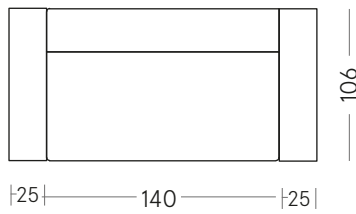

### Angolari/corners 160x106 cm

TOL-ANG+P-160-SX

TOL-ANG+P-160-DX

### Angolari/corners 180x106 cm

TOL-ANG+P-180-SX

TOL-ANG+P-180-DX

TOL-DI-210

TOL-DI-190

TOL-DI-140

### Angolari/corners 210x106 cm

TOL-ANG+P-210-SX

TOL-ANG+P-210-DX