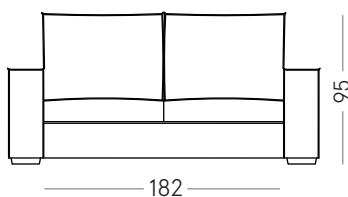

## DIVANO 3 POSTI/3-SEATER SOFA

POS-DIV-162

MISURE DIVANO  
COMPRESIVE DI BRACCIOLI (cm)  
SOFA DIMENSIONS INCLUDING ARMRESTS (cm)

Slim 184 x 97 h 95  
Midi 196 x 97 h 95  
Regular 208 x 97 h 95

## DIVANO 3 POSTI MAXI/3-SEATER SOFA

POS-DIV-182

MISURE DIVANO  
COMPRESIVE DI BRACCIOLI (cm)  
SOFA DIMENSIONS INCLUDING ARMRESTS (cm)

Slim 204 x 97 h 95  
Midi 216 x 97 h 95  
Regular 228 x 97 h 95

## ANGOLO MAXI/CORNER MAXI

POS-PEN-ANG-MAXI

MISURE ANGOLO (cm)  
CORNER DIMENSIONS (cm)  
101 x 160 h 95