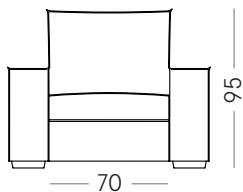

## POLTRONA/ARMCHAIR

POS-POL-70

MISURE POLTRONA  
COMPRESIVE DI BRACCIOLI (cm)

Slim 92 x 97 h 95  
Midi 104 x 97 h 95  
Regular 116 x 97 h 95

## POLTRONA MAXI/ARMCHAIR

POS-POL-95

MISURE POLTRONA  
COMPRESIVE DI BRACCIOLI (cm  
ARMCHAIR DIMENSIONS INCLUDING ARMRESTS (cm))

Slim 119 x 97 h 95  
Midi 131 x 97 h 95  
Regular 141 x 97 h 95

## DIVANO 2 POSTI/2-SEATER SOFA

POS-DIV-122

MISURE DIVANO  
COMPRESIVE DI BRACCIOLI (cm)  
SOFA DIMENSIONS INCLUDING ARMRESTS (cm)

Slim 144 x 97 h 95  
Midi 156 x 97 h 95  
Regular 168 x 97 h 95

## ANGOLO MAXI/CORNER MAXI

POS-PEN-ANG-MAXI

MISURE ANGOLO (cm)  
CORNER DIMENSIONS (cm)  
101 x 160 h 95