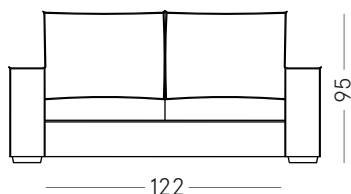

## Informazioni materasso/Mattress Information

Mat. Luxury memory h 17  
cm 75 x195

## BRACCIOLI/ARMRESTS

Slim cm 11

Midi cm 17

Regular cm 23

## DIVANO 2 POSTI/2-SEATER SOFA

POS-DIV-122

MISURE DIVANO  
COMPRESIVE DI BRACCIOLI (cm)  
SOFA DIMENSIONS INCLUDING ARMRESTS (cm)

Slim 144 x 97 h 95  
Midi 156 x 97 h 95  
Regular 168 x 97 h 95

## DIVANO 2 POSTI + LETTO/2 SEATER SOFA + BED

POS-DIV-122-LET

MISURE DIVANO  
COMPRESIVE DI BRACCIOLI (cm)  
SOFA DIMENSIONS INCLUDING ARMRESTS (cm)

Slim 144 x 97 h 95  
Midi 156 x 97 h 95  
Regular 168 x 97 h 95  
Divano letto  
Mat. Luxury memory h 17  
cm 100 x195