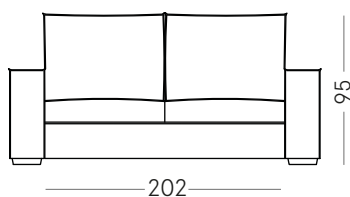

Slim 218 x 97 h 95  
 Midi 230 x 97 h 95  
 Regular 242 x 97 h 95  
 Divano letto  
 N° 2 Mat. Luxury memory h 17  
 cm 75 x 195

**DIVANO 4 POSTI/4 SEATER SOFA**

POS-DIV-202-LET

MISURE DIVANO  
 COMPRENSIVE DI BRACCIOLI (cm)  
 SOFA DIMENSIONS INCLUDING ARMRESTS (cm)

Slim 224 x 97 h 95  
 Midi 236 x 97 h 95  
 Regular 248 x 97 h 95

**DIVANO 4 POSTI + LETTO KING SIZE/4-SEATER SOFA + KING SIZE BED**

POS-DIV-202-LET

**KING SIZE**

Divano letto King Size,  
 rete a doghe  
 Mat. Luxury memory h 16  
 cm 180 x 195