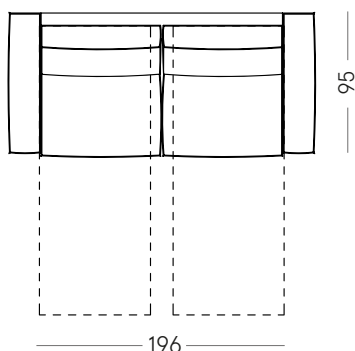

## DIVANO 3 POSTI MAXI + LETTO MAXI 3-SEATER SOFA + BED

POS-DIV-182-LET

MISURE DIVANO  
COMPRESIVE DI BRACCIOLI (cm)  
SOFA DIMENSIONS INCLUDING ARMRESTS (cm)

Slim 204 x 97 h 95  
Midi 216 x 97 h 95  
Regular 228 x 97 h 95

Divano letto  
Mat. Luxury memory h 17  
cm 160 x195

**DIVANO 3 POSTI MAXI + LETTO gemellari**  
**MAXI 3-SEATER SOFA + BED twins**

POS-DIV-196-LET-gem

MISURE DIVANO  
 COMPRENSIVE DI BRACCIOLI (cm)  
 SOFA DIMENSIONS INCLUDING ARMRESTS (cm)

Slim 218 x 97 h 95  
 Midi 230 x 97 h 95  
 Regular 242 x 97 h 95  
 Divano letto  
 N° 2 Mat. Luxury memory h 17  
 cm 75 x 195

**DIVANO 4 POSTI/4 SEATER SOFA**

POS-DIV-202-LET

MISURE DIVANO  
 COMPRENSIVE DI BRACCIOLI (cm)  
 SOFA DIMENSIONS INCLUDING ARMRESTS (cm)

## ANGOLO MAXI/CORNER MAXI

POS-PEN-ANG-MAXI

MISURE ANGOLO (cm)  
CORNER DIMENSIONS (cm)  
101 x 160 h 95