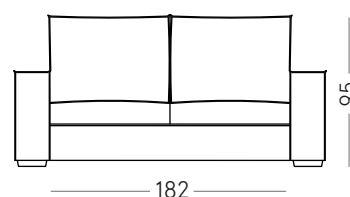

DIVANO 3 POSTI MAXI + LETTO MAXI 3-SEATER SOFA + BED

POS-DIV-182-LET

MISURE DIVANO
COMPRESIVE DI BRACCIOLI (cm)
SOFA DIMENSIONS INCLUDING ARMRESTS (cm)

Slim 204 x 97 h 95
Midi 216 x 97 h 95
Regular 228 x 97 h 95

Divano letto
Mat. Luxury memory h 17
cm 160 x195