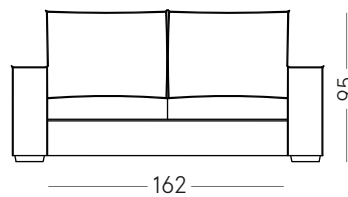

## DIVANO 3 POSTI/3-SEATER SOFA

POS-DIV-162

MISURE DIVANO  
COMPRESIVE DI BRACCIOLI (cm)  
SOFA DIMENSIONS INCLUDING ARMRESTS (cm)

Slim 184 x 97 h 95  
Midi 196 x 97 h 95  
Regular 208 x 97 h 95

## DIVANO 3 POSTI MAXI/3-SEATER SOFA

POS-DIV-182

MISURE DIVANO  
COMPRESIVE DI BRACCIOLI (cm)  
SOFA DIMENSIONS INCLUDING ARMRESTS (cm)

Slim 204 x 97 h 95  
Midi 216 x 97 h 95  
Regular 228 x 97 h 95

## DIVANO 3 POSTI + LETTO/3-SEATER SOFA

POS-DIV-162-LET

MISURE DIVANO  
COMPRESIVE DI BRACCIOLI (cm)  
SOFA DIMENSIONS INCLUDING ARMRESTS (cm)

Slim 184 x 97 h 95  
Midi 196 x 97 h 95  
Regular 208 x 97 h 95

## ANGOLO MAXI/CORNER MAXI

POS-PEN-ANG-MAXI

MISURE ANGOLO (cm)  
CORNER DIMENSIONS (cm)  
101 x 160 h 95