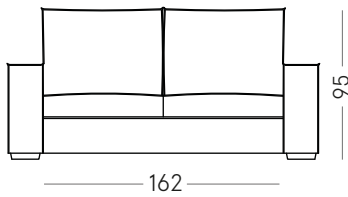

Modello Positano | Positano Sofa

DIVANO 3 POSTI/3-SEATER SOFA

POS-DIV-162

MISURE DIVANO
COMPRESIVE DI BRACCIOLI (cm)
SOFA DIMENSIONS INCLUDING ARMRESTS (cm)

Slim 184 x 97 h 95
Midi 196 x 97 h 95
Regular 208 x 97 h 95