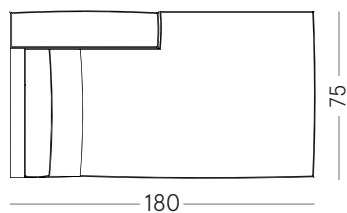

King Size sofa bed, slatted base  
 Mat. Luxury memory h 16 cm 180 x 195

MISURE DIVANO  
 COMPRENSIVE DI BRACCIOLI (cm)  
 SOFA DIMENSIONS INCLUDING ARMRESTS (cm)

Slim 224 x 97 h 95  
 Midi 236 x 97 h 95  
 Regular 248 x 97 h 95

## PENISOLA CONTENITORE/STORAGE CHAISE

POS-PEN-150-SX/DX

MISURE PENISOLA COMPRESIVE  
DI BRACCIOLO (cm)  
SOFA DIMENSIONS INCLUDING ARMRESTS (cm)

Slim 86 x 150 h 95  
Midi 92 x 150 h 95  
Regular 98 x 150 h 95

POS-PEN-180-SX/DX

MISURE PENISOLA COMPRESIVE  
DI BRACCIOLO (cm)  
SOFA DIMENSIONS INCLUDING ARMRESTS (cm)

Slim 86 x 180 h 95  
Midi 92 x 180 h 95  
Regular 98 x 180 h 95

## PENISOLA ANGOLARE/CORNER CHAISE

POS-PEN-ANG-202-SX/DX

MISURE PENISOLA ANGOLARE (cm)  
CORNER CHAISE DIMENSIONS (cm)  
101 x 220 h 95