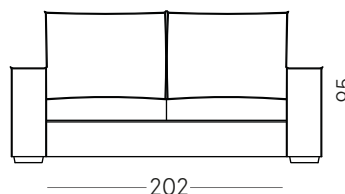

## DIVANO 3 POSTI MAXI + LETTO MAXI 3-SEATER SOFA + BED

POS-DIV-182-LET

MISURE DIVANO  
COMPRESIVE DI BRACCIOLI (cm)  
SOFA DIMENSIONS INCLUDING ARMRESTS (cm)

Slim 204 x 97 h 95  
Midi 216 x 97 h 95  
Regular 228 x 97 h 95

Divano letto  
Mat. Luxury memory h 17  
cm 160 x195

**DIVANO 3 POSTI MAXI + LETTO gemellari**  
**MAXI 3-SEATER SOFA + BED twins**

POS-DIV-196-LET-gem

MISURE DIVANO  
 COMPRENSIVE DI BRACCIOLI (cm)  
 SOFA DIMENSIONS INCLUDING ARMRESTS (cm)

Slim 218 x 97 h 95  
 Midi 230 x 97 h 95  
 Regular 242 x 97 h 95  
 Divano letto  
 N° 2 Mat. Luxury memory h 17  
 cm 75 x 195

**DIVANO 4 POSTI/4 SEATER SOFA**

POS-DIV-202-LET

MISURE DIVANO  
 COMPRENSIVE DI BRACCIOLI (cm)  
 SOFA DIMENSIONS INCLUDING ARMRESTS (cm)