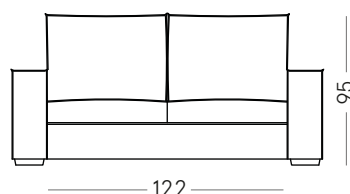

## POLTRONA MAXI/ARMCHAIR

POS-POL-95

MISURE POLTRONA  
COMPRESIVE DI BRACCIOLI (cm  
ARMCHAIR DIMENSIONS INCLUDING ARMRESTS (cm))

Slim 119 x 97 h 95  
Midi 131 x 97 h 95  
Regular 141 x 97 h 95

## Informazioni materasso/Mattress Information

Mat. Luxury memory h 17  
cm 75 x195

## DIVANO 2 POSTI/2-SEATER SOFA

POS-DIV-122

MISURE DIVANO  
COMPRESIVE DI BRACCIOLI (cm)  
SOFA DIMENSIONS INCLUDING ARMRESTS (cm)

Slim 144 x 97 h 95  
Midi 156 x 97 h 95  
Regular 168 x 97 h 95

## DIVANO 2 POSTI + LETTO/2 SEATER SOFA + BED

POS-DIV-122-LET

MISURE DIVANO  
COMPRESIVE DI BRACCIOLI (cm)  
SOFA DIMENSIONS INCLUDING ARMRESTS (cm)

Slim 144 x 97 h 95  
Midi 156 x 97 h 95  
Regular 168 x 97 h 95  
Divano letto  
Mat. Luxury memory h 17  
cm 100 x195