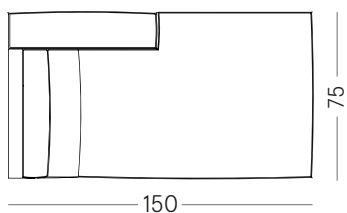

PENISOLA CONTENITORE/STORAGE CHAISE

POS-PEN-150-SX/DX

MISURE PENISOLA COMPRESIVE
DI BRACCIOLO (cm)
SOFA DIMENSIONS INCLUDING ARMRESTS (cm)

Slim 86 x 150 h 95
Midi 92 x 150 h 95
Regular 98 x 150 h 95

POS-PEN-180-SX/DX