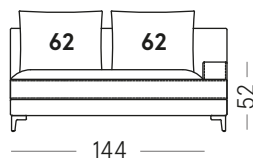

It is possible to configure the flush backrests by calculating the seating space and dividing it by the various backrest dimensions.

### Laterale/Side element 162x100 cm

POR-LA-162-DX

a filo 2 cuscini da 72

POR-LA-162-SX

a filo 2 cuscini da 72