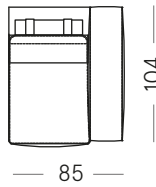

Modello Muscat | Muscat Sofa

ELEMENTI LATERALI/SIDE SOFA

Laterale/Side element 85x104 cm

MUS-LA-85-SX

MUS-LA-85-DX