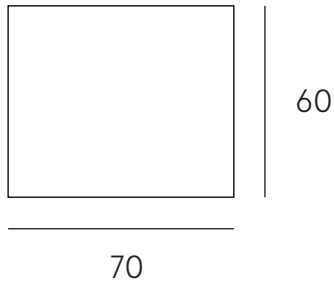

CUSCINI SCHIENALE/BACK CUSHIONS

Cuscini schienale/Back cushions

MOOD-MOD-CUS-70X60