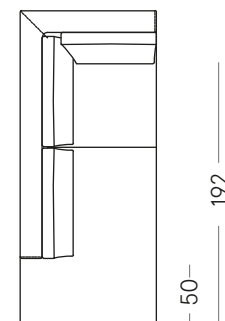

Divano/Sofa 180x100 cm

MON-DI-180

Divano/Sofa 200x100 cm

MON-DI-200

ELEMENTI LATERALI/ SIDE SOFA ELEMENTS

Laterale/Side element 110x100 cm

MON-ANG-110-SX

MON-ANG-110-DX

Laterale/Side element 100x162 cm

MON-ANG+P-162-SX

MON-ANG+P-162-DX

Laterale/Side element 100x202 cm

MON-ANG+PU-202-SX

MON-ANG+PU-202-DX

Laterale/Side element 100x232 cm

MON-ANG+PU-232-SX

MON-ANG+PU-232-DX

Divano/Sofa 220x100 cm

MON-DI-220

Divano/Sofa 250x100 cm*

MON-DI-250

*Disponibile solo su ordinazione e previa valutazione degli spazi necessari per la consegna.
*Available only by order and subject to prior evaluation of the necessary delivery spaces.