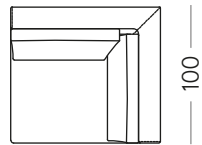

Divano/Sofa 180x100 cm

MON-DI-180

Divano/Sofa 200x100 cm

MON-DI-200

ELEMENTI LATERALI/ SIDE SOFA ELEMENTS

Laterale/Side element 110x100 cm

MON-ANG-110-SX

MON-ANG-110-DX

Laterale/Side element 100x162 cm

MON-ANG+P-162-SX

MON-ANG+P-162-DX

Laterale/Side element 100x202 cm

MON-ANG+PU-202-SX

MON-ANG+PU-202-DX

Laterale/Side element 100x232 cm

MON-ANG+PU-232-SX