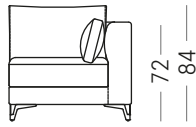

Modello Montecarlo | Montecarlo Sofa

ELEMENTI LATERALI/SIDE SOFA ELEMENTS

Laterale/Side element 90x100 cm

MON-LA-90-SX

MON-LA-90-DX

Laterale/Side element 100x100 cm

MON-LA-100-SX

MON-LA-100-DX

Laterale/Side element 182x100 cm

MON-LA-182-SX

MON-LA-182-DX

Laterale/Side element 202x100 cm

MON-LA-202-SX

MON-LA-202-DX

ELEMENTI CENTRALI/CENTRAL ELEMENTS

Centrale/Central 82x100 cm