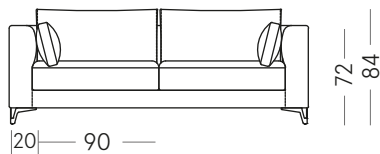

Divano/Sofa 180x100 cm

MON-DI-180

Divano/Sofa 200x100 cm

MON-DI-200

ELEMENTI LATERALI/ SIDE SOFA ELEMENTS

Laterale/Side element 110x100 cm

MON-ANG-110-SX

MON-ANG-110-DX

Laterale/Side element 100x162 cm

MON-ANG+P-162-SX

MON-ANG+P-162-DX

Laterale/Side element 100x202 cm

MON-ANG+PU-202-SX

MON-ANG+PU-202-DX

Laterale/Side element 100x232 cm

MON-ANG+PU-232-SX

MON-ANG+PU-232-DX

Divano/Sofa 220x100 cm

MON-DI-220

Divano/Sofa 250x100 cm*

MON-DI-250

*Disponibile solo su ordinazione e previa valutazione degli spazi necessari per la consegna.
*Available only by order and subject to prior evaluation of the necessary delivery spaces.