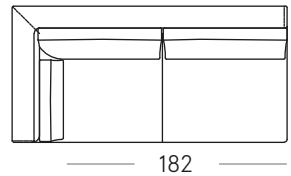

Modello Montecarlo | Montecarlo Sofa

ELEMENTI LATERALI/SIDE SOFA ELEMENTS

Laterale/Side element 90x100 cm

MON-LA-90-SX

MON-LA-90-DX

Laterale/Side element 100x100 cm

MON-LA-100-SX

MON-LA-100-DX

Laterale/Side element 182x100 cm

MON-LA-182-SX

MON-LA-182-DX

Laterale/Side element 202x100 cm

MON-LA-202-SX

MON-LA-202-DX

ELEMENTI CENTRALI/CENTRAL ELEMENTS

Centrale/Central 82x100 cm

MON-J-82

Centrale/Central 92x100 cm

MON-J-92

POUF

Pouf 100x75 cm

MON-PU-A

Laterale/Side element 110x100 cm

MON-LA-110-SX