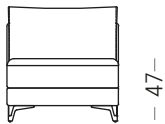

Modello Montecarlo | Montecarlo Sofa

ELEMENTI LATERALI/SIDE SOFA ELEMENTS

Laterale/Side element 90x100 cm

MON-LA-90-SX

MON-LA-90-DX

Laterale/Side element 100x100 cm

MON-LA-100-SX

MON-LA-100-DX

Laterale/Side element 182x100 cm

MON-LA-182-SX

MON-LA-182-DX

Laterale/Side element 202x100 cm

MON-LA-202-SX

MON-LA-202-DX

ELEMENTI CENTRALI/CENTRAL ELEMENTS

Centrale/Central 82x100 cm

MON-J-82

Centrale/Central 92x100 cm

MON-J-92

POUF

Pouf 100x75 cm

MON-PU-A

Laterale/Side element 110x100 cm

MON-LA-110-SX