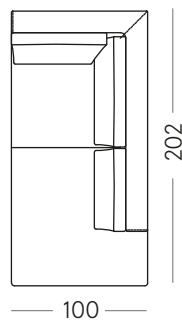

Divano/Sofa 180x100 cm

MON-DI-180

Divano/Sofa 200x100 cm

MON-DI-200

ELEMENTI LATERALI/ SIDE SOFA ELEMENTS

Laterale/Side element 110x100 cm

MON-ANG-110-SX

MON-ANG-110-DX

Laterale/Side element 100x162 cm

MON-ANG+P-162-SX

MON-ANG+P-162-DX

Laterale/Side element 100x202 cm

MON-ANG+PU-202-SX

MON-ANG+PU-202-DX

Laterale/Side element 100x232 cm

MON-ANG+PU-232-SX

MON-ANG+PU-232-DX

Divano/Sofa 220x100 cm

MON-DI-220

Divano/Sofa 250x100 cm*

MON-DI-250

*Disponibile solo su ordinazione e previa valutazione degli spazi necessari per la consegna.
*Available only by order and subject to prior evaluation of the necessary delivery spaces.