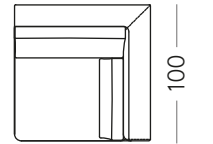

Modello Montecarlo | Montecarlo Sofa

ELEMENTI LATERALI/SIDE SOFA ELEMENTS

Laterale/Side element 90x100 cm

MON-LA-90-SX

MON-LA-90-DX

Laterale/Side element 100x100 cm

MON-LA-100-SX

MON-LA-100-DX

Laterale/Side element 182x100 cm

MON-LA-182-SX

MON-LA-182-DX

Laterale/Side element 202x100 cm

MON-LA-202-SX

MON-LA-202-DX

ELEMENTI CENTRALI/CENTRAL ELEMENTS

Centrale/Central 82x100 cm