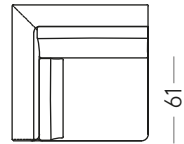

Modello Montecarlo | Montecarlo Sofa

ELEMENTI LATERALI/SIDE SOFA ELEMENTS

Laterale/Side element 90x100 cm

MON-LA-90-SX

MON-LA-90-DX

Laterale/Side element 100x100 cm

MON-LA-100-SX

MON-LA-100-DX

Laterale/Side element 182x100 cm

MON-LA-182-SX

MON-LA-182-DX

Laterale/Side element 202x100 cm

MON-LA-202-SX

MON-LA-202-DX

ELEMENTI CENTRALI/CENTRAL ELEMENTS

Centrale/Central 82x100 cm