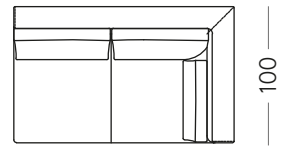

MON-J-82

Centrale/Central 92x100 cm

MON-J-92

POUF

Pouf 100x75 cm

MON-PU-A

Laterale/Side element 110x100 cm

MON-LA-110-SX

MON-LA-110-DX

110

Laterale/Side element 162x100 cm

MON-LA-162-SX

122

MON-LA-162-DX

162

CHAISE LONGUE