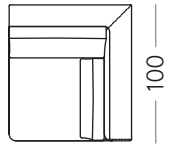

Modello Montecarlo | Montecarlo Sofa

ELEMENTI LATERALI/SIDE SOFA ELEMENTS

Laterale/Side element 90x100 cm

MON-LA-90-SX

MON-LA-90-DX

Laterale/Side element 100x100 cm

MON-LA-100-SX

MON-LA-100-DX

Laterale/Side element 182x100 cm

MON-LA-182-SX

MON-LA-182-DX

Laterale/Side element 202x100 cm

MON-LA-202-SX

MON-LA-202-DX

ELEMENTI CENTRALI/CENTRAL ELEMENTS

Centrale/Central 82x100 cm