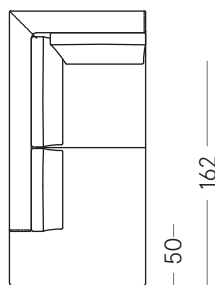

Divano/Sofa 180x100 cm

MON-DI-180

Divano/Sofa 200x100 cm

MON-DI-200

ELEMENTI LATERALI/ SIDE SOFA ELEMENTS

Laterale/Side element 110x100 cm

MON-ANG-110-SX

MON-ANG-110-DX

Laterale/Side element 100x162 cm

MON-ANG+P-162-SX

MON-ANG+P-162-DX

Laterale/Side element 100x202 cm

MON-ANG+PU-202-SX

MON-ANG+PU-202-DX

Laterale/Side element 100x232 cm

MON-ANG+PU-232-SX

MON-ANG+PU-232-DX

Divano/Sofa 220x100 cm

MON-DI-220

Divano/Sofa 250x100 cm*

MON-DI-250

*Disponibile solo su ordinazione e previa valutazione degli spazi necessari per la consegna.
*Available only by order and subject to prior evaluation of the necessary delivery spaces.