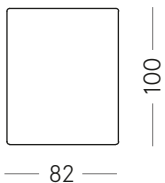

Modello Montecarlo | Montecarlo Sofa

ELEMENTI LATERALI/SIDE SOFA ELEMENTS

Laterale/Side element 90x100 cm

MON-LA-90-SX

MON-LA-90-DX

Laterale/Side element 100x100 cm

MON-LA-100-SX

MON-LA-100-DX

Laterale/Side element 182x100 cm

MON-LA-182-SX

MON-LA-182-DX

Laterale/Side element 202x100 cm

MON-LA-202-SX

MON-LA-202-DX

ELEMENTI CENTRALI/CENTRAL ELEMENTS

Centrale/Central 82x100 cm

MON-J-82

Centrale/Central 92x100 cm

MON-J-92

POUF

Pouf 100x75 cm

MON-PU-A

Laterale/Side element 110x100 cm

MON-LA-110-SX