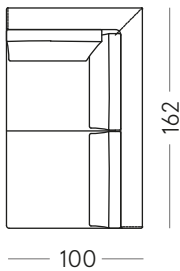

Divano/Sofa 180x100 cm

MON-DI-180

Divano/Sofa 200x100 cm

MON-DI-200

ELEMENTI LATERALI/ SIDE SOFA ELEMENTS

Laterale/Side element 110x100 cm

MON-ANG-110-SX

MON-ANG-110-DX

Laterale/Side element 100x162 cm

MON-ANG+P-162-SX

MON-ANG+P-162-DX

Laterale/Side element 100x202 cm

MON-ANG+PU-202-SX

MON-ANG+PU-202-DX

Laterale/Side element 100x232 cm

MON-ANG+PU-232-SX