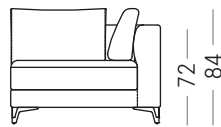

Divano/Sofa 180x100 cm

MON-DI-180

Divano/Sofa 200x100 cm

MON-DI-200

ELEMENTI LATERALI/ SIDE SOFA ELEMENTS

Laterale/Side element 110x100 cm

MON-ANG-110-SX

MON-ANG-110-DX

Laterale/Side element 100x162 cm

MON-ANG+P-162-SX

MON-ANG+P-162-DX

Laterale/Side element 100x202 cm

MON-ANG+PU-202-SX

MON-ANG+PU-202-DX

Laterale/Side element 100x232 cm

MON-ANG+PU-232-SX

MON-ANG+PU-232-DX

Divano/Sofa 220x100 cm

MON-DI-220

Divano/Sofa 250x100 cm*

MON-DI-250

*Disponibile solo su ordinazione e previa valutazione degli spazi necessari per la consegna.
*Available only by order and subject to prior evaluation of the necessary delivery spaces.