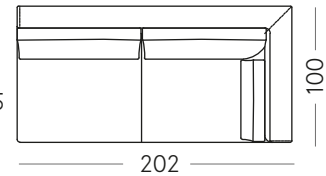

Modello Montecarlo | Montecarlo Sofa

ELEMENTI LATERALI/SIDE SOFA ELEMENTS

Laterale/Side element 90x100 cm

MON-LA-90-SX

MON-LA-90-DX

Laterale/Side element 100x100 cm

MON-LA-100-SX

MON-LA-100-DX

Laterale/Side element 182x100 cm

MON-LA-182-SX

MON-LA-182-DX

Laterale/Side element 202x100 cm

MON-LA-202-SX

MON-LA-202-DX

ELEMENTI CENTRALI/CENTRAL ELEMENTS

Centrale/Central 82x100 cm

MON-J-82

Centrale/Central 92x100 cm

MON-J-92

POUF

Pouf 100x75 cm

MON-PU-A

Laterale/Side element 110x100 cm

MON-LA-110-SX