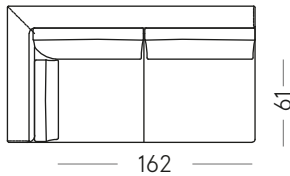

Modello Montecarlo | Montecarlo Sofa

ELEMENTI LATERALI/SIDE SOFA ELEMENTS

Laterale/Side element 90x100 cm

MON-LA-90-SX

MON-LA-90-DX

Laterale/Side element 100x100 cm

MON-LA-100-SX

MON-LA-100-DX

Laterale/Side element 182x100 cm

MON-LA-182-SX

MON-LA-182-DX

Laterale/Side element 202x100 cm

MON-LA-202-SX

MON-LA-202-DX

ELEMENTI CENTRALI/CENTRAL ELEMENTS

Centrale/Central 82x100 cm