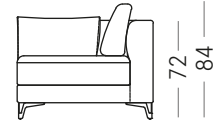

Modello Montecarlo | Montecarlo Sofa

ELEMENTI LATERALI/SIDE SOFA ELEMENTS

Laterale/Side element 90x100 cm

MON-LA-90-SX

MON-LA-90-DX

Laterale/Side element 100x100 cm

MON-LA-100-SX

MON-LA-100-DX

Laterale/Side element 182x100 cm

MON-LA-182-SX

MON-LA-182-DX

Laterale/Side element 202x100 cm

MON-LA-202-SX

MON-LA-202-DX

ELEMENTI CENTRALI/CENTRAL ELEMENTS

Centrale/Central 82x100 cm

MON-J-82

Centrale/Central 92x100 cm

MON-J-92

POUF

Pouf 100x75 cm

MON-PU-A

Laterale/Side element 110x100 cm

MON-LA-110-SX