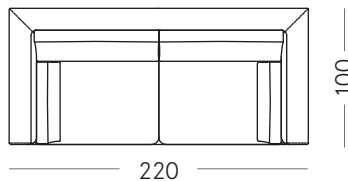

Divano/Sofa 180x100 cm

MON-DI-180

Divano/Sofa 200x100 cm

MON-DI-200

ELEMENTI LATERALI/ SIDE SOFA ELEMENTS

Laterale/Side element 110x100 cm

MON-ANG-110-SX

MON-ANG-110-DX

Laterale/Side element 100x162 cm

MON-ANG+P-162-SX

MON-ANG+P-162-DX

Laterale/Side element 100x202 cm

MON-ANG+PU-202-SX

MON-ANG+PU-202-DX

Laterale/Side element 100x232 cm

MON-ANG+PU-232-SX

MON-ANG+PU-232-DX

Divano/Sofa 220x100 cm

MON-DI-220

Divano/Sofa 250x100 cm*

MON-DI-250

*Disponibile solo su ordinazione e previa valutazione degli spazi necessari per la consegna.
*Available only by order and subject to prior evaluation of the necessary delivery spaces.