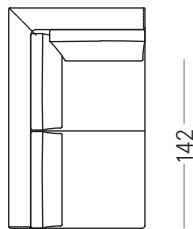

Divano/Sofa 180x100 cm

MON-DI-180

Divano/Sofa 200x100 cm

MON-DI-200

ELEMENTI LATERALI/ SIDE SOFA ELEMENTS

Laterale/Side element 110x100 cm

MON-ANG-110-SX

MON-ANG-110-DX

Laterale/Side element 100x162 cm

MON-ANG+P-162-SX

MON-ANG+P-162-DX

Laterale/Side element 100x202 cm

MON-ANG+PU-202-SX

MON-ANG+PU-202-DX

Laterale/Side element 100x232 cm

MON-ANG+PU-232-SX