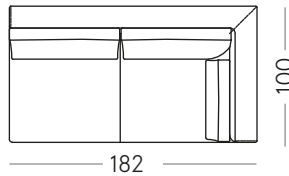

Modello Montecarlo | Montecarlo Sofa

ELEMENTI LATERALI/SIDE SOFA ELEMENTS

Laterale/Side element 90x100 cm

MON-LA-90-SX

MON-LA-90-DX

Laterale/Side element 100x100 cm

MON-LA-100-SX

MON-LA-100-DX

Laterale/Side element 182x100 cm

MON-LA-182-SX

MON-LA-182-DX

Laterale/Side element 202x100 cm

MON-LA-202-SX

MON-LA-202-DX

ELEMENTI CENTRALI/CENTRAL ELEMENTS

Centrale/Central 82x100 cm