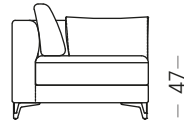

Modello Montecarlo | Montecarlo Sofa

ELEMENTI LATERALI/SIDE SOFA ELEMENTS

Laterale/Side element 90x100 cm

MON-LA-90-SX

MON-LA-90-DX

Laterale/Side element 100x100 cm

MON-LA-100-SX

MON-LA-100-DX

Laterale/Side element 182x100 cm

MON-LA-182-SX

MON-LA-182-DX

Laterale/Side element 202x100 cm

MON-LA-202-SX

MON-LA-202-DX

ELEMENTI CENTRALI/CENTRAL ELEMENTS

Centrale/Central 82x100 cm

MON-J-82

Centrale/Central 92x100 cm

MON-J-92

POUF

Pouf 100x75 cm

MON-PU-A

Laterale/Side element 110x100 cm

MON-LA-110-SX