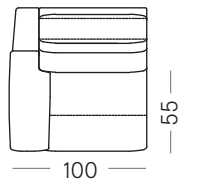

RELAX

Modello Milano | Milano Sofa

Laterale/side element 95x100 cm

MIL-LA-75-SX25

MIL-LA-75-DX25

Laterale/side element 100x100 cm

MIL-LA-75-SX25

MIL-LA-75-DX25