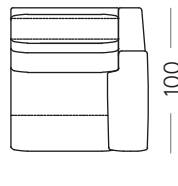

RELAX

Modello Milano | Milano Sofa

Laterale/side element 95x100 cm

MIL-LA-75-SX25

MIL-LA-75-DX25

Laterale/side element 100x100 cm

MIL-LA-75-SX25

MIL-LA-75-DX25