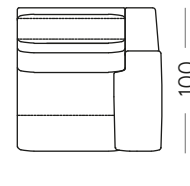

RELAX

Modello Milano | Milano Sofa

Laterale/side element 95x100 cm

MIL-LA-75-SX25

MIL-LA-75-DX25

Laterale/side element 100x100 cm

MIL-LA-75-SX25

MIL-LA-75-DX25