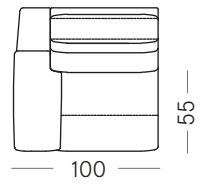

RELAX

Modello Milano | Milano Sofa

Laterale/side element 95x100 cm

MIL-LA-75-SX25

MIL-LA-75-DX25

Laterale/side element 100x100 cm

MIL-LA-75-SX25

MIL-LA-75-DX25