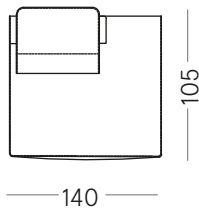

LIS-M-100+40-DX