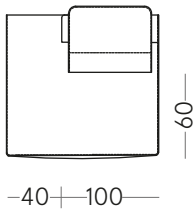

Meridiana/Sofa chaise 140x105 cm

LIS-M-100+40-SX