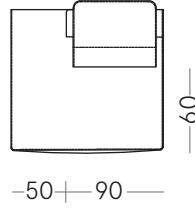

Meridiana/Sofa chaise 140x105 cm

LIS-M-90+50-SX