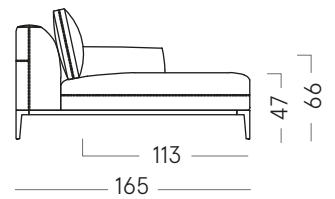

Laterale/Corner 180x105 cm

BRE-LA-180-SX

BRE-LA-180-DX

Laterale/Corner 210x105 cm

BRE-LA-210-SX

BRE-LA-210-DX

ELEMENTI LATERALI/CORNERS

Divano/Sofa 235X105 cm

Modello Breda | Breda Sofa

COUCH

Couch 117x145 cm

BRE-CO-117-SX

BRE-CO-117-DX

CHAISE LONGUE

Chaise longue 103x165 cm

BRE-CHL-103-SX

BRE-CHL-103-DX

POUF

Pouf 100x100 cm

BRE-PU-100x85

Pouf 100x85 cm

BRE-PU-100x85

Pouf 85x62 cm

BRE-PU-85x62