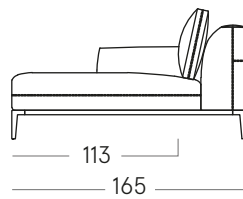

BRE-DI-235

Laterale/Corner 87x105 cm

BRE-LA-87-SX

BRE-LA-87-DX

Laterale/Corner 130x105 cm

BRE-LA-130-SX

BRE-LA-130-DX

Laterale/Corner 150x105 cm

Modello Breda | Breda Sofa

COUCH

Couch 117x145 cm

BRE-CO-117-SX

BRE-CO-117-DX

CHAISE LONGUE

Chaise longue 103x165 cm

BRE-CHL-103-SX

BRE-CHL-103-DX

POUF

Pouf 100x100 cm

BRE-PU-100x85

Pouf 100x85 cm

BRE-PU-100x85

Pouf 85x62 cm

BRE-PU-85x62