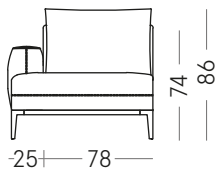

BRE-DI-235

Laterale/Corner 87x105 cm

BRE-LA-87-SX

BRE-LA-87-DX

Laterale/Corner 130x105 cm

BRE-LA-130-SX

BRE-LA-130-DX

Laterale/Corner 150x105 cm

Modello Breda | Breda Sofa

COUCH

Couch 117x145 cm

BRE-CO-117-SX

BRE-CO-117-DX

CHAISE LONGUE

Chaise longue 103x165 cm

BRE-CHL-103-SX

BRE-CHL-103-DX

POUF

Pouf 100x100 cm

BRE-PU-100x85

Pouf 100x85 cm

BRE-PU-100x85

Pouf 85x62 cm

BRE-PU-85x62