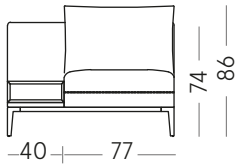

Modello Breda | Breda Sofa

COUCH

Couch 117x145 cm

BRE-CO-117-SX