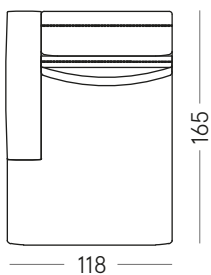

BRE-CHL-103-DX

POUF

Pouf 100x100 cm

BRE-PU-100x85

Pouf 100x85 cm

BRE-PU-100x85

Pouf 85x62 cm

BRE-PU-85x62

Couch 133x145 cm

BRE-CO-133-SX

BRE-CO-133-DX

Chaise longue 118x165 cm

BRE-CHL-118-SX

BRE-CHL-118-DX

CUSCINI/CUSHIONS

Cuscino/Cushion 80x40

BRE-ANG-105

Angolare/Corner 105x167 cm

BRE-ANG+P-167-SX

BRE-ANG+P-167-DX

ELEMENTI CENTRALI CON TAVOLINO/CENTRAL ELEMENTS WITH TABLE

Centrale/Central 128x105 cm

BRE-JTAV-128-SX

BRE-JTAV-128-DX