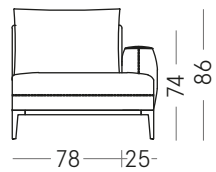

Laterale/Corner 180x105 cm

BRE-LA-180-SX

BRE-LA-180-DX

Laterale/Corner 210x105 cm

BRE-LA-210-SX

BRE-LA-210-DX

ELEMENTI LATERALI/CORNERS

Divano/Sofa 235X105 cm

BRE-DI-235

Laterale/Corner 87x105 cm

BRE-LA-87-SX

BRE-LA-87-DX

Laterale/Corner 130x105 cm

BRE-LA-130-SX

BRE-LA-130-DX

Laterale/Corner 150x105 cm

Modello Breda | Breda Sofa

COUCH

Couch 117x145 cm

BRE-CO-117-SX

BRE-CO-117-DX

CHAISE LONGUE

Chaise longue 103x165 cm

BRE-CHL-103-SX

BRE-CHL-103-DX

POUF

Pouf 100x100 cm

BRE-PU-100x85

Pouf 100x85 cm

BRE-PU-100x85

Pouf 85x62 cm

BRE-PU-85x62