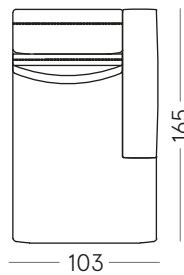

BRE-DI-235

Laterale/Corner 87x105 cm

BRE-LA-87-SX

BRE-LA-87-DX

Laterale/Corner 130x105 cm

BRE-LA-130-SX

BRE-LA-130-DX

Laterale/Corner 150x105 cm

Modello Breda | Breda Sofa

COUCH

Couch 117x145 cm

BRE-CO-117-SX

BRE-CO-117-DX

CHAISE LONGUE

Chaise longue 103x165 cm

BRE-CHL-103-SX

BRE-CHL-103-DX

POUF

Pouf 100x100 cm

BRE-PU-100x85

Pouf 100x85 cm

BRE-PU-100x85

Pouf 85x62 cm

BRE-PU-85x62