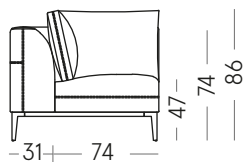

Modello Breda | Breda Sofa

ELEMENTI ANGOLARI/CORNERS

Angolare/Corner 105x105 cm

BRE-ANG-105

Angolare/Corner 105x167 cm