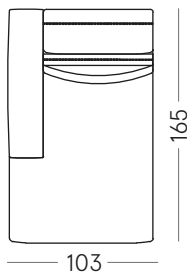

Laterale/Corner 180x105 cm

BRE-LA-180-SX

BRE-LA-180-DX

Laterale/Corner 210x105 cm

BRE-LA-210-SX

BRE-LA-210-DX

ELEMENTI LATERALI/CORNERS

Divano/Sofa 235X105 cm

BRE-DI-235

Laterale/Corner 87x105 cm

BRE-LA-87-SX

BRE-LA-87-DX

Laterale/Corner 130x105 cm

BRE-LA-130-SX

BRE-LA-130-DX

Laterale/Corner 150x105 cm

Modello Breda | Breda Sofa

COUCH

Couch 117x145 cm

BRE-CO-117-SX

BRE-CO-117-DX

CHAISE LONGUE

Chaise longue 103x165 cm

BRE-CHL-103-SX

BRE-CHL-103-DX

POUF

Pouf 100x100 cm

BRE-PU-100x85

Pouf 100x85 cm

BRE-PU-100x85

Pouf 85x62 cm

BRE-PU-85x62