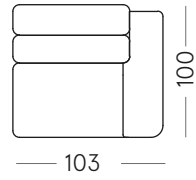

Laterale/Side 83x100 cm

AND-LA-60-SX

AND-LA-60-DX

Laterale/Side 93x100 cm

AND-LA-70-SX

AND-LA-70-DX

ELEMENTI ANGOLARI/CORNERS

Angolare 100x100 cm

AND-PU-A

Pouf 100x50 cm

AND-PU-B

Laterale/Side element 103x100 cm

AND-LA-80-SX

AND-LA-80-DX

Laterale/Side element 113x100 cm

AND-LA-90-SX

AND-LA-90-DX

Centrale/Central 80x100 cm

AND-J-80

Centrale/Central 90x100 cm

AND-J-90