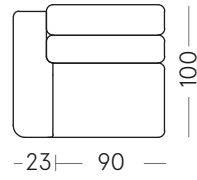

Laterale/Side 83x100 cm

AND-LA-60-SX

AND-LA-60-DX

Laterale/Side 93x100 cm

AND-LA-70-SX

AND-LA-70-DX

ELEMENTI ANGOLARI/CORNERS

Angolare 100x100 cm

AND-PU-A

Pouf 100x50 cm

AND-PU-B

Laterale/Side element 103x100 cm

AND-LA-80-SX

AND-LA-80-DX

Laterale/Side element 113x100 cm

AND-LA-90-SX

AND-LA-90-DX

Centrale/Central 80x100 cm

AND-J-80

Centrale/Central 90x100 cm

AND-J-90