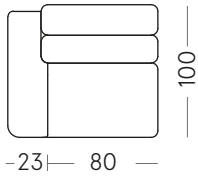

Laterale/Side 83x100 cm

AND-LA-60-SX

AND-LA-60-DX

Laterale/Side 93x100 cm

AND-LA-70-SX

AND-LA-70-DX

ELEMENTI ANGOLARI/CORNERS

Angolare 100x100 cm

AND-PU-A

Pouf 100x50 cm

AND-PU-B

Laterale/Side element 103x100 cm

AND-LA-80-SX

AND-LA-80-DX

Laterale/Side element 113x100 cm

AND-LA-90-SX

AND-LA-90-DX

Centrale/Central 80x100 cm

AND-J-80

Centrale/Central 90x100 cm

AND-J-90