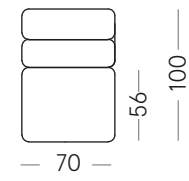

Laterale/Side 83x100 cm

AND-LA-60-SX

AND-LA-60-DX

Laterale/Side 93x100 cm

AND-LA-70-SX

AND-LA-70-DX

ELEMENTI ANGOLARI/CORNERS

Angolare 100x100 cm

AND-ANG-100

ELEMENTI CENTRALI/CENTRAL ELEMENTS

Centrale 60x100 cm

AND-J-60

Centrale 70x100 cm

AND-J-70

POUF

Pouf 100x70 cm

AND-PU-A

Pouf 100x50 cm

AND-PU-B

Laterale/Side element 103x100 cm

AND-LA-80-SX

AND-LA-80-DX

Laterale/Side element 113x100 cm

AND-LA-90-SX

AND-LA-90-DX

Centrale/Central 80x100 cm

AND-J-80

Centrale/Central 90x100 cm

AND-J-90