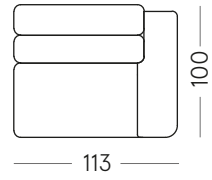

Laterale/Side 83x100 cm

AND-LA-60-SX

AND-LA-60-DX

Laterale/Side 93x100 cm

AND-LA-70-SX

AND-LA-70-DX

ELEMENTI ANGOLARI/CORNERS

Angolare 100x100 cm

AND-PU-A

Pouf 100x50 cm

AND-PU-B

Laterale/Side element 103x100 cm

AND-LA-80-SX

AND-LA-80-DX

Laterale/Side element 113x100 cm

AND-LA-90-SX

AND-LA-90-DX

Centrale/Central 80x100 cm

AND-J-80

Centrale/Central 90x100 cm

AND-J-90