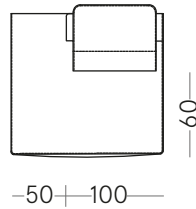

ALM-M-100+40-SX

ALM-M-100+40-DX

Meridiana/Chaise Sofa 150x105 cm

ALM-M-100+50-SX

ALM-M-100+50-DX

COUCH

Couch 125x150 cm

ALM-CO-125x150-SX

ALM-CO-125x150-DX

ANGOLARE/CORNER

Angolar 120x120 cm

ALM-ANG-120

ANGOLO/CORNER COUCH

Angolo 185x190 cm

ALM-ANG-COUCH190

ACCESSORI/ACCESSORIES