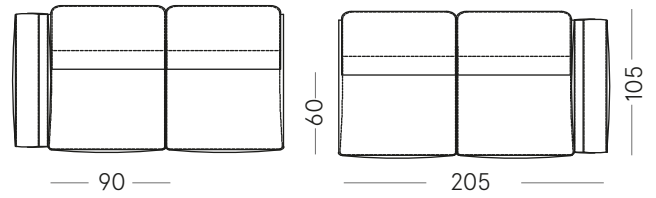

Laterale/Side element 185x105 cm

ALM-LA-185-SX-BR25
ALM-LA-175-SX-BR15

ALM-LA-185-DX-BR25
ALM-LA-175-DX-BR15

Laterale/Side element 205x105 cm

ALM-LA-205-SX-BR25
ALM-LA-195-SX-BR15

ALM-LA-205-DX-BR25
ALM-LA-195-DX-BR15

CHAISE LONGUE

Chaise longue 85x150 cm

ALM-CHL-85-SX-BR25
ALM-CHL-75-SX-BR15

ALM-CHL-85-DX-BR25
ALM-CHL-75-DX-BR15

Chaise longue 95x180 cm

ALM-CHL-95-SX-BR25
ALM-CHL-85-SX-BR15

ALM-CHL-95-DX-BR25
ALM-CHL-85-DX-BR15