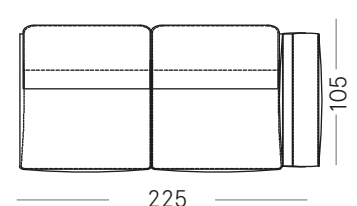

Laterale/Side element 225x105 cm

ALM-LA-225-SX-BR25
ALM-LA-215-SX-BR15

ALM-LA-225-DX-BR25
ALM-LA-215-DX-BR15