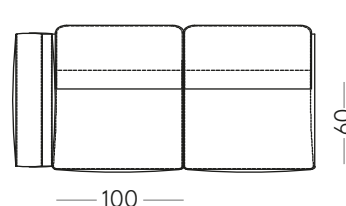

Laterale/Side element 225x105 cm

ALM-LA-225-SX-BR25
ALM-LA-215-SX-BR15

ALM-LA-225-DX-BR25
ALM-LA-215-DX-BR15