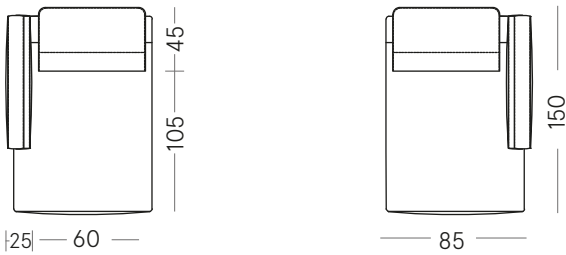

Laterale/Side element 185x105 cm

ALM-LA-185-SX-BR25
ALM-LA-175-SX-BR15

ALM-LA-185-DX-BR25
ALM-LA-175-DX-BR15

Laterale/Side element 205x105 cm

ALM-LA-205-SX-BR25
ALM-LA-195-SX-BR15

ALM-LA-205-DX-BR25
ALM-LA-195-DX-BR15

CHAISE LONGUE

Chaise longue 85x150 cm

ALM-CHL-85-SX-BR25
ALM-CHL-75-SX-BR15

ALM-CHL-85-DX-BR25
ALM-CHL-75-DX-BR15

Chaise longue 95x180 cm

ALM-CHL-95-SX-BR25
ALM-CHL-85-SX-BR15

ALM-CHL-95-DX-BR25
ALM-CHL-85-DX-BR15