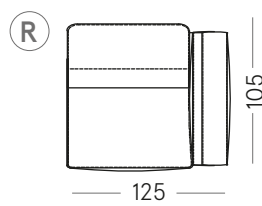

Laterale/Side element 125x105 cm

ALM-LA-125-SX-BR25
ALM-LA-115-SX-BR15

ALM-LA-125-DX-BR25
ALM-LA-115-DX-BR15