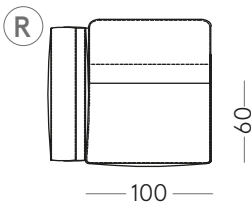

Laterale/Side element 125x105 cm

ALM-LA-125-SX-BR25
ALM-LA-115-SX-BR15

ALM-LA-125-DX-BR25
ALM-LA-115-DX-BR15