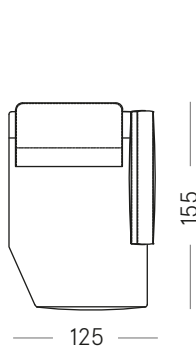

ALM-M-100+40-SX

ALM-M-100+40-DX

Meridiana/Chaise Sofa 150x105 cm

ALM-M-100+50-SX

ALM-M-100+50-DX

COUCH

Couch 125x150 cm

ALM-CO-125x150-SX

ALM-CO-125x150-DX

ANGOLARE/CORNER

Angolar 120x120 cm

ALM-ANG-120

ANGOLO/CORNER COUCH

Angolo 185x190 cm

ALM-ANG-COUCH190

ACCESSORI/ACCESSORIES