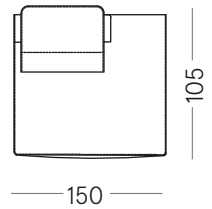

Modello Almada | Almada Sofa

Meridiana/Chaise Sofa 130x105 cm

ALM-M-90+40-SX

ALM-M-90+40-DX

Meridiana/Chaise Sofa 140x105 cm

ALM-M-90+50-SX

ALM-M-90+50-DX

Meridiana/Chaise Sofa 140x105 cm

ALM-M-100+40-SX

ALM-M-100+40-DX

Meridiana/Chaise Sofa 150x105 cm

ALM-M-100+50-SX

ALM-M-100+50-DX

COUCH

Couch 125x150 cm

ALM-CO-125x150-SX

ALM-CO-125x150-DX

ANGOLARE/CORNER

Angolar 120x120 cm

ALM-ANG-120

ANGOLO/CORNER COUCH

Angolo 185x190 cm

ALM-ANG-COUCH190

ACCESSORI/ACCESSORIES