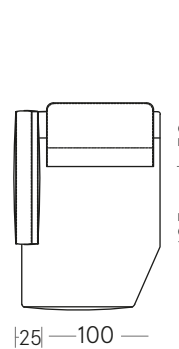

ALM-M-100+40-SX

ALM-M-100+40-DX

Meridiana/Chaise Sofa 150x105 cm

ALM-M-100+50-SX

ALM-M-100+50-DX

COUCH

Couch 125x150 cm

ALM-CO-125x150-SX

ALM-CO-125x150-DX

ANGOLARE/CORNER

Angolar 120x120 cm

ALM-ANG-120

ANGOLO/CORNER COUCH

Angolo 185x190 cm

ALM-ANG-COUCH190

ACCESSORI/ACCESSORIES